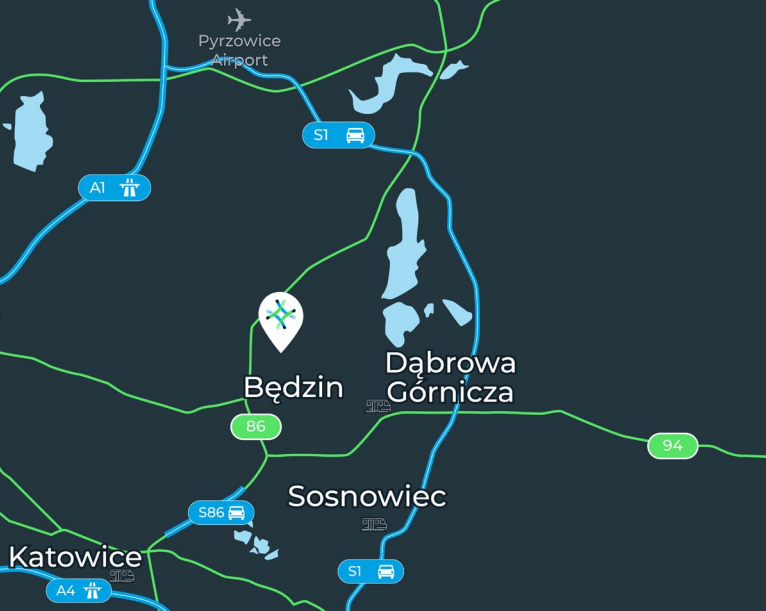

Będzin

42-500 Będzin, Gzichowska 115

LOGICOR.EU

See on map

Panorama
view

Modern distribution center
with A standard
6,175 Sq M

Available now

| | | |
|--------------------------|----|------|
| | km | mins |
| Będzin City Center | 3 | 5 |
| | km | mins |
| A1 | 15 | 20 |
| A4 | 15 | 20 |
| | km | mins |
| Katowice Railway Station | 13 | 20 |
| | km | mins |
| Katowice Airport (KTW) | 42 | 50 |