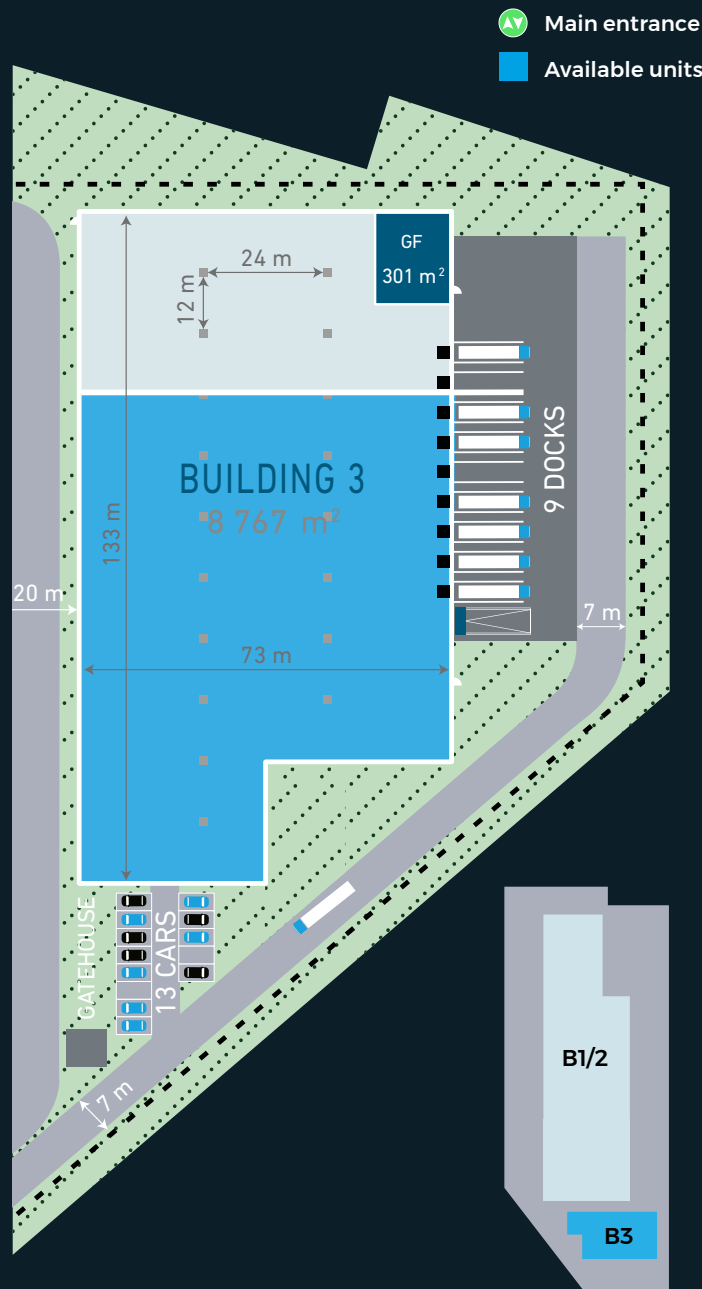

Będzin

42-500 Będzin, Gzichowska 115

LOGICOR.EU

See on map

Panorama
view

Modern distribution center
with A standard
6,175 Sq M

Available now

| | | |
|--------------------------|----|------|
| | km | mins |
| Będzin City Center | 3 | 5 |
| | km | mins |
| A1 | 15 | 20 |
| A4 | 15 | 20 |
| | km | mins |
| Katowice Railway Station | 13 | 20 |
| | km | mins |
| Katowice Airport (KTW) | 42 | 50 |

Specification

| | | |
|---------------------|-----------------------------|-----------------------------|
| | | |
| 5,000 kg/sqm | Internal clear height: 10 m | ESFR Type sprinkler system |
| | | |
| Column grid 12x24 m | 9 Docks 1 Gate | Automated entry/exit system |

Available units

| Building | Unit | Warehouse Sq.M | Office Sq.M |
|----------|------|----------------|-------------|
| 3 | 1 | 6,175 | 196 |

About our property

Objects in Będzin have been professionally designed as a modern distribution center with an A-class standard. They offer high-quality warehouse and production spaces that can easily be transformed to meet all current and future requirements thanks to the use of high-quality materials, energy-efficient technologies, and flexible configurations. The center consists of two buildings with a total area of over 55,000 square meters.