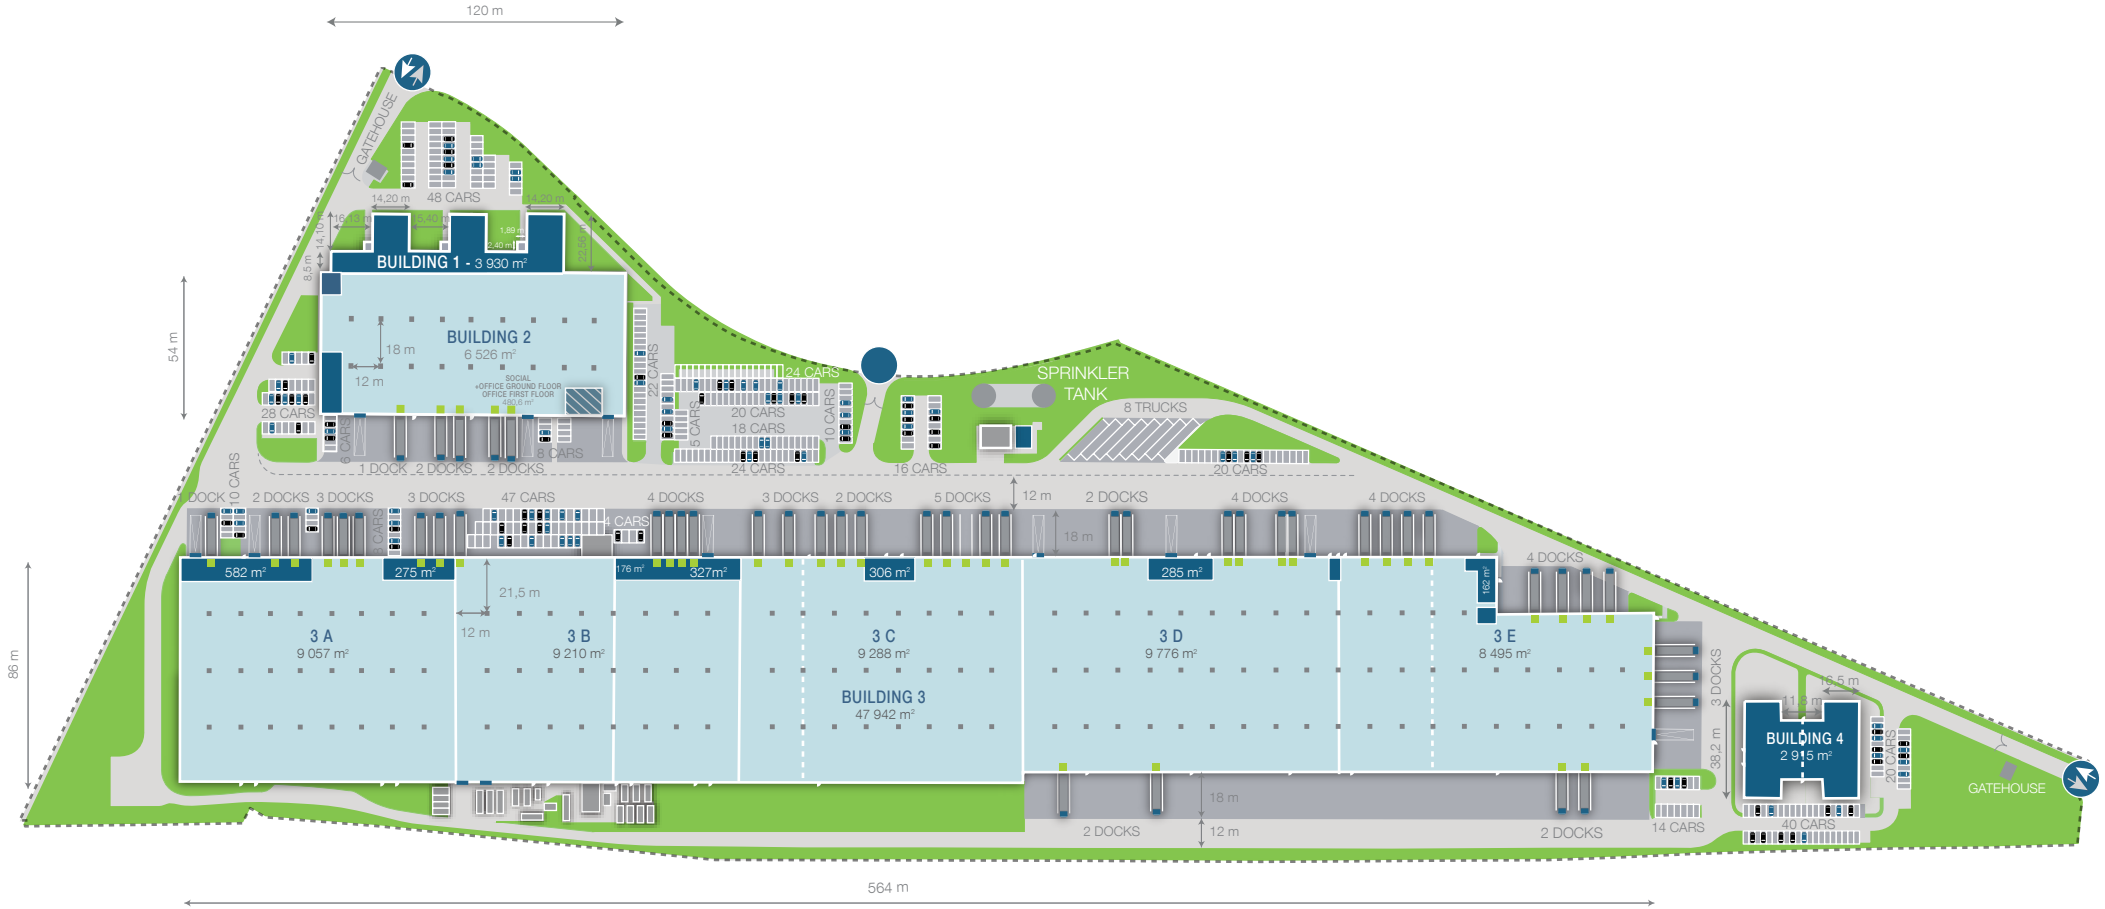

Piaseczno

Warehouse Space: 51,756 m²
Office Space: 9,547 m²

A1/A2: 115 km
A2: 9 km

WAW: 7 km

Kraków: 283 km
Katowice: 289 km
Warsaw: 19 km

48 Docks
12 Gates

10 m

6 t/m²

Rail Connection:
on site

Main Entrance

Dock Door

Access / Loading Gate

Ground Level Door

Office Space

Entrance Gate

Mezzanine